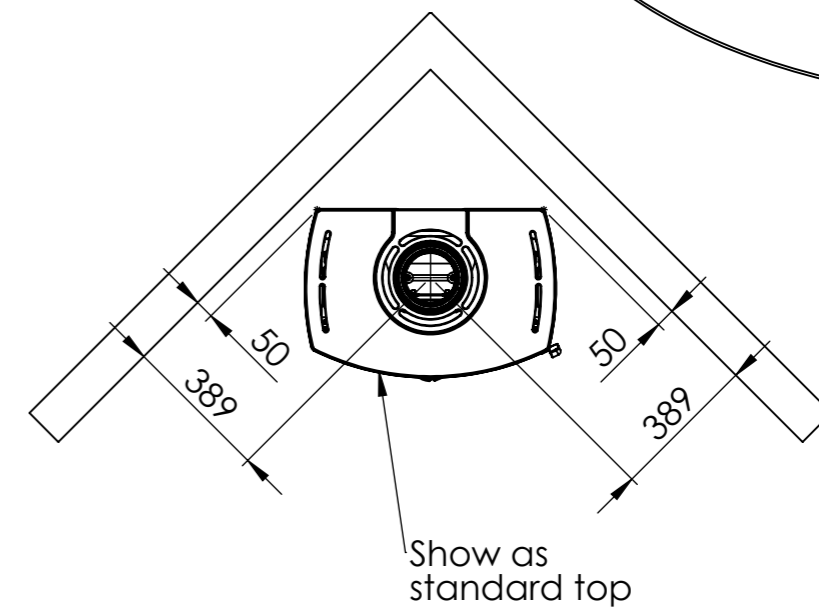

Serie	Icon Line
Description	Icon Line Eclipse XL

The same dimensions apply to standard stoves (Steel) and stone models

*75 mm with insulation/ shielding of flue gas connector