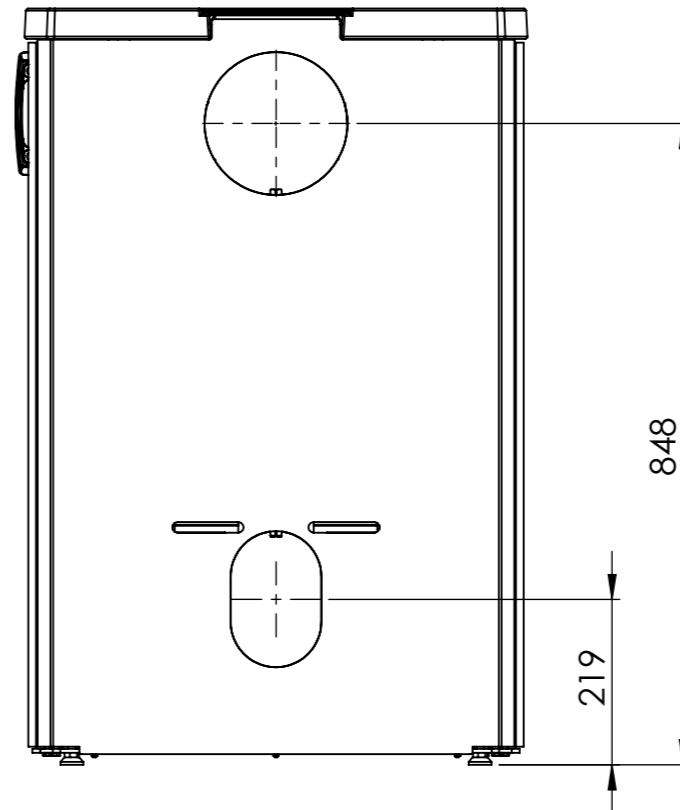

Serie	Icon Line
Description	Icon Line Eclipse XL

The same dimensions apply to standard stoves (Steel) and stone models

*75 mm with insulation/ shielding of flue gas connector