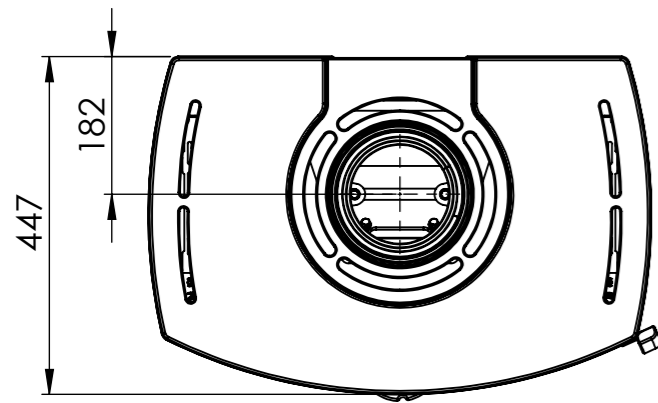

Serie	Icon Line
Description	Icon Line Eclipse XL

The same dimensions apply to standard stoves (Steel) and stone models

*75 mm with insulation/ shielding of flue gas connector