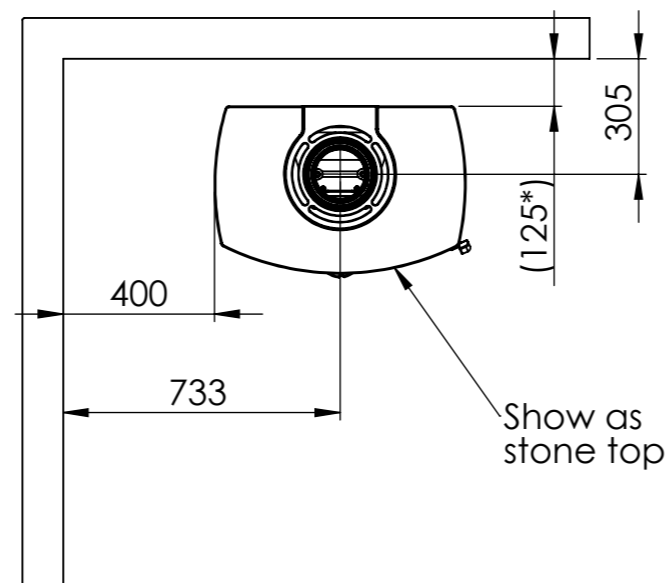

Serie	Icon Line
Description	Icon Line Eclipse XL

The same dimensions apply to standard stoves (Steel) and stone models

*75 mm with insulation/ shielding of flue gas connector