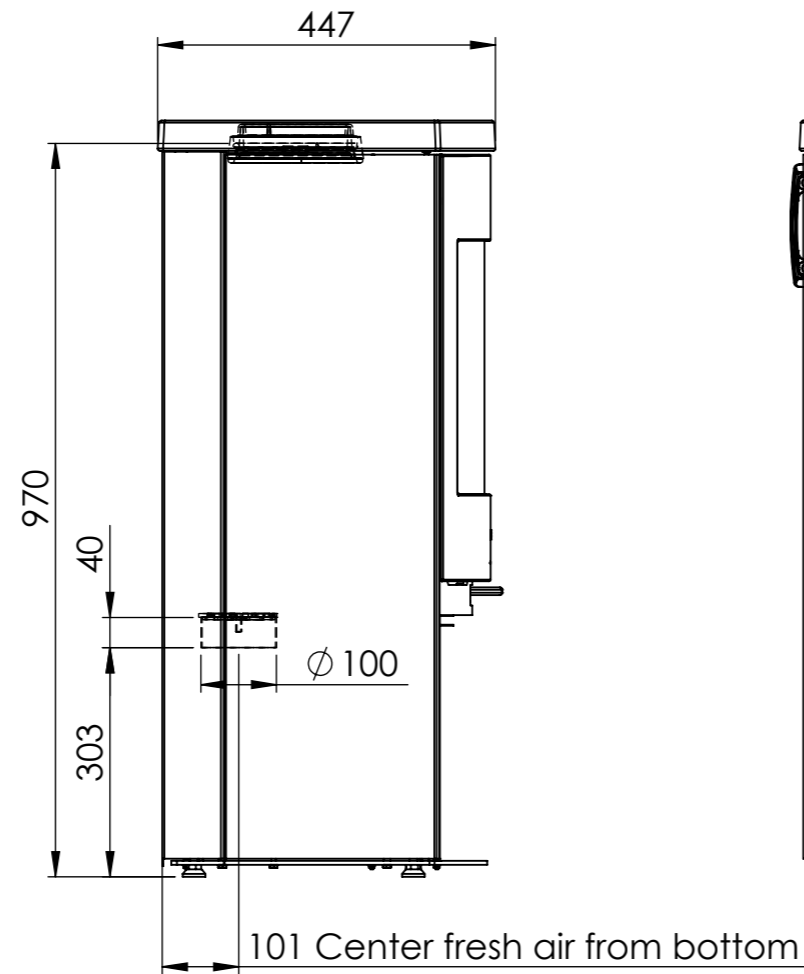

Serie	Icon Line
Description	Icon Line Eclipse XL

The same dimensions apply to standard stoves (Steel) and stone models

*75 mm with insulation/ shielding of flue gas connector