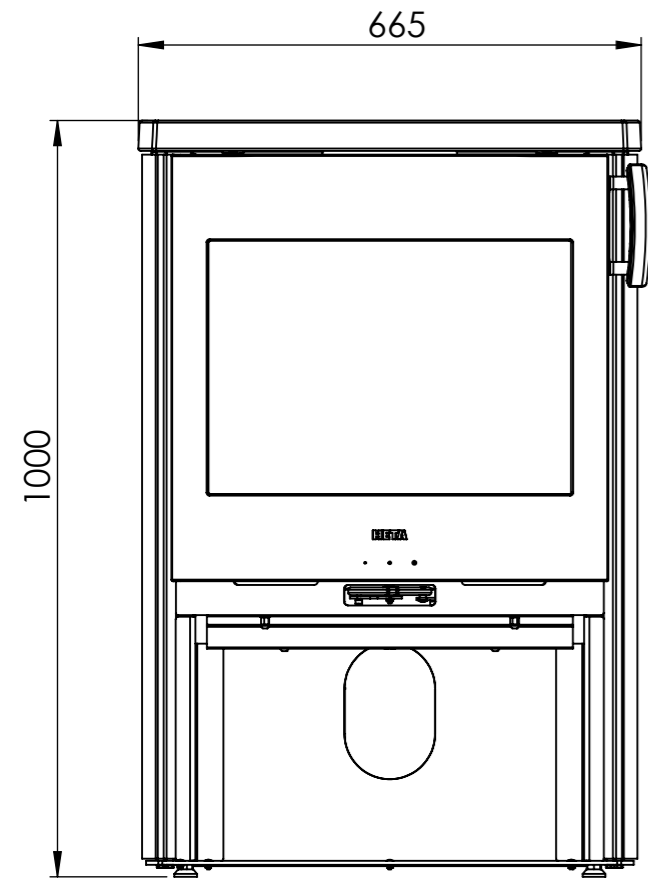

Serie	Icon Line
Description	Icon Line Eclipse XL

The same dimensions apply to standard stoves (Steel) and stone models

*75 mm with insulation/ shielding of flue gas connector