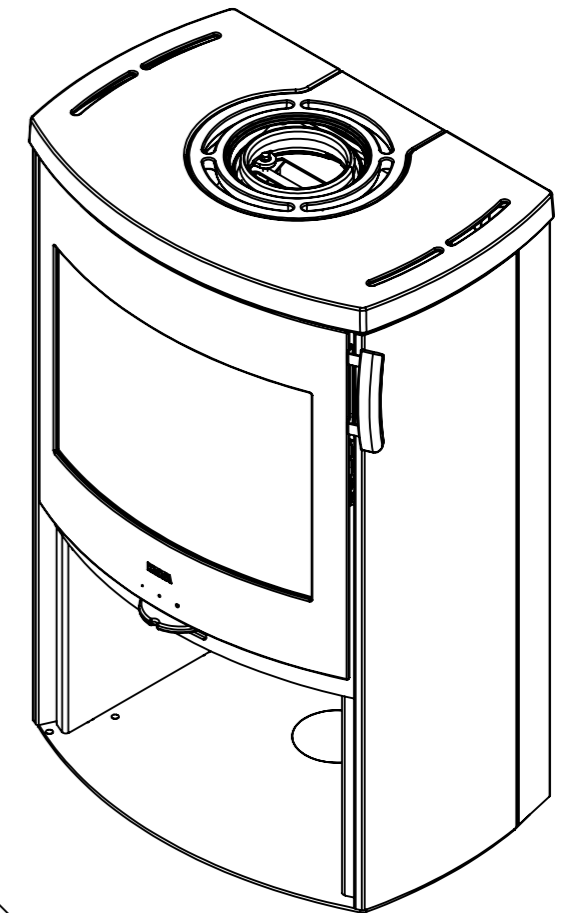

Serie	Icon Line
Description	Icon Line Eclipse XL

The same dimensions apply to standard stoves (Steel) and stone models

*75 mm with insulation/ shielding of flue gas connector